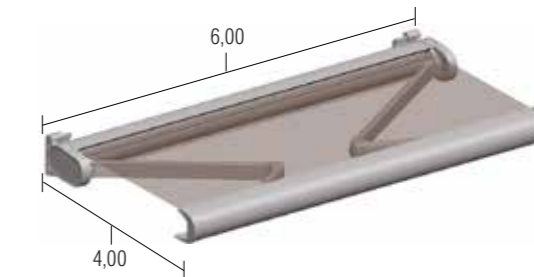

MOONBOX-400

(Real dimensions)

Soft lines' elegance and serenity

MOONBOX-400 is a cassette awning that inspires a world of sensations. Its combination of materials and rounded shapes gives it a Zen look, a bold design and an air of distinction. With just one set of arms it covers an area up to 6.00 m width and 4.00 m projection.

MOONBOX-400 highlights:

- Its soft shapes are inspired by planetary orbits that gives it a unique and balanced look.
- All side caps are made in lacquered aluminium for a higher resistance and state-of-the-art design.
- The adjustment of the inclination angle can be modified through its rack system.

Maximum dimensions

Finishes

Lacquer in accordance with QUALICOAT standards
Stainless steel screws and bolts
Arms with integral laquering

Compatible with the arms:

ONYX Y ONYX LUX
Its tension system does not damage the lacquering and provides more tension and resistance compared with cable and chain systems. Full integrated lighting system. No cables in sight.