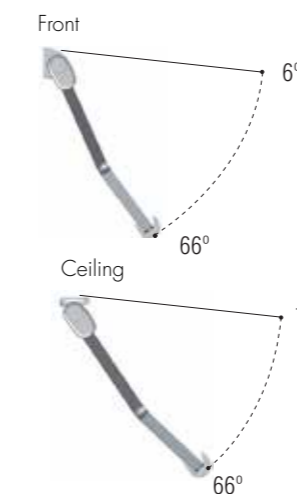

Usual installations

Terraces
On large terraces

Mounting

Frontal
 Ceiling

Classification

Wind
 Durability

UNE-EN 13561:2015 standards

Operation

☒ Manual
☒ Motorised
☒ Automated