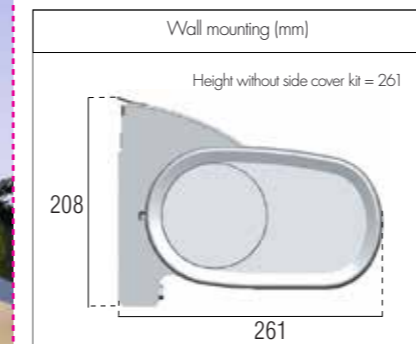

MOONBOX-400 highlights:

- Its soft shapes are inspired by planetary orbits that gives it a unique and balanced look.
- All side caps are made in lacquered aluminium for a higher resistance and state-of-the-art design.
- The adjustment of the inclination angle can be modified through its rack system.